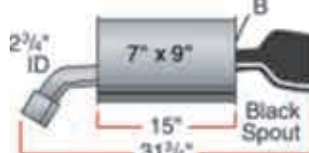

**Thunderbird LH
17679***

**Thunderbird RH
17680***

**Taurus SHO LH
17684**

**Taurus SHO RH
17685**

**Civic
17686***

**S10/S15 Pick Up
17687▲**

**Corvette LH
17689**

**Corvette RH
17690**

▲ Limited availability

* No flow directors

Bracket locations are indicated with a "B" symbol.

Mustang LH
17691
 Sport - 410
 186/372

Mustang RH
17692
 Sport - 410
 186/372

Explorer
17697

Suzuki Samurai
17722▲