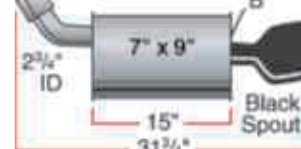

**Thunderbird LH
17679***

**Thunderbird RH
17680***

**Taurus SHO LH
17684**

**Taurus SHO RH
17685**

**Civic
17686***

**S10/S15 Pick Up
17687▲**

**Corvette LH
17689**

**Corvette RH
17690**

▲ Limited availability

* No flow directors

Bracket locations are indicated with a "B" symbol.

Mustang LH
17691
 Sport - 410
 186/372

Mustang RH
17692
 Sport - 410
 186/372

Explorer
17697

Suzuki Samurai
17722▲