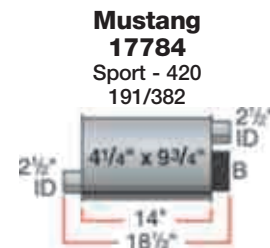

300ZX LH
17726*▲

300ZX RH
17727*▲

Mustang
17735
 Sport - 403
 183/366

Chrysler
17741
 Sport - 282
 128/256

Corvette LH & RH
17757

▲ Limited availability
 * No flow directors
 Bracket locations are indicated with a "B" symbol.

UNIVERSAL
 MUFFLERS

MUSCLE & SPORT
 COMPACT CAR

DIESEL TRUCK
 SYSTEMS

GAS TRUCK
 SYSTEMS

JEEP SYSTEMS

TECH SPECIFICATIONS
 & INTERCHANGES

CUSTOM FABRICATION
 & SPECIALTY PARTS

DIRECT FIT MUFFLERS
 & SYSTEM DIAGRAMS

Super Turbo™ Direct-Fit Mufflers

▲ Limited availability.
Bracket locations are indicated with a "B" symbol.
See pages 213-215 for optional spouts.