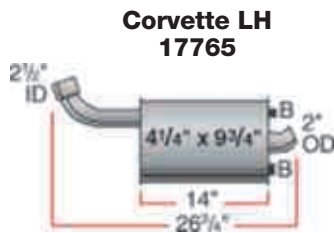

Super Turbo™ Direct-Fit Mufflers

▲ Limited availability.
Bracket locations are indicated with a "B" symbol.
See pages 213-215 for optional spouts.