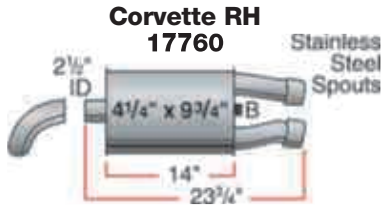

Super Turbo™ Direct-Fit Mufflers

▲ Limited availability.
Bracket locations are indicated with a "B" symbol.
See pages 213-215 for optional spouts.