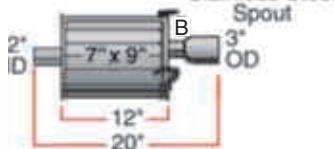

**Thunderbird LH
17679***

**Thunderbird RH
17680***

**Taurus SHO LH
17684**

**Taurus SHO RH
17685**

**Civic
17686***

**S10/S15 Pick Up
17687▲**

**Corvette LH
17689**

**Corvette RH
17690**

▲ Limited availability

* No flow directors

Bracket locations are indicated with a "B" symbol.

Mustang LH
17691
 Sport - 410
 186/372

Mustang RH
17692
 Sport - 410
 186/372

Explorer
17697

Suzuki Samurai
17722▲