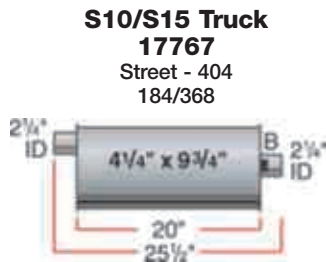

Super Turbo™ Direct-Fit Mufflers

▲ Limited availability.
Bracket locations are indicated with a "B" symbol.
See pages 213-215 for optional spouts.