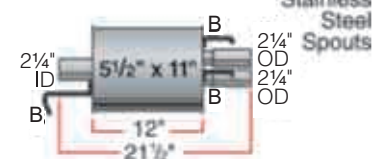

▲ Limited availability

* No flow directors

Bracket locations are indicated with a "B" symbol.

Mustang LH
17691
 Sport - 410
 186/372

Mustang RH
17692
 Sport - 410
 186/372

Explorer
17697

Suzuki Samurai
17722▲

300ZX LH
17726*▲

300ZX RH
17727*▲

Mustang
17735
 Sport - 403
 183/366

Chrysler
17741
 Sport - 282
 128/256

Corvette LH & RH
17757

▲ Limited availability
 * No flow directors
 Bracket locations are indicated with a "B" symbol.