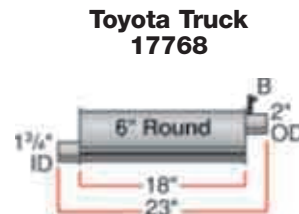

300ZX LH
17726*▲

300ZX RH
17727*▲

Mustang
17735
 Sport - 403
 183/366

Chrysler
17741
 Sport - 282
 128/256

Corvette LH & RH
17757

▲ Limited availability
 * No flow directors
 Bracket locations are indicated with a "B" symbol.

Super Turbo™ Direct-Fit Mufflers

▲ Limited availability.
Bracket locations are indicated with a "B" symbol.
See pages 213-215 for optional spouts.