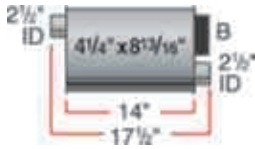

**Thunderbird LH
17679***

**Thunderbird RH
17680***

**Taurus SHO LH
17684**

**Taurus SHO RH
17685**

**Civic
17686***

**S10/S15 Pick Up
17687▲**

**Corvette LH
17689**

**Corvette RH
17690**

▲ Limited availability

* No flow directors

Bracket locations are indicated with a "B" symbol.

Mustang LH
17691
 Sport - 410
 186/372

Mustang RH
17692
 Sport - 410
 186/372

Explorer
17697

Suzuki Samurai
17722▲