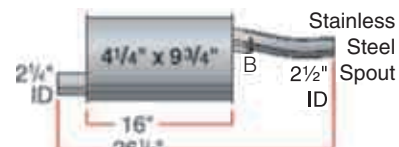

**Thunderbird LH
17679***

**Thunderbird RH
17680***

**Taurus SHO LH
17684**

**Taurus SHO RH
17685**

**Civic
17686***

**S10/S15 Pick Up
17687▲**

**Corvette LH
17689**

**Corvette RH
17690**

▲ Limited availability

* No flow directors

Bracket locations are indicated with a "B" symbol.

Mustang LH
17691
 Sport - 410
 186/372

Mustang RH
17692
 Sport - 410
 186/372

Explorer
17697

Suzuki Samurai
17722▲