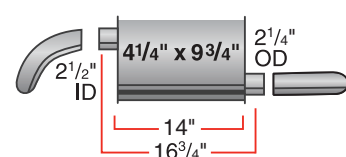

▲ Limited availability

* No flow directors

Bracket locations are indicated with a "B" symbol.

Mustang LH
17691
 Sport - 410
 186/372

Mustang RH
17692
 Sport - 410
 186/372

Explorer
17697

Suzuki Samurai
17722▲

300ZX LH
17726*▲

300ZX RH
17727*▲

Mustang
17735
 Sport - 403
 183/366

Chrysler
17741
 Sport - 282
 128/256

Corvette LH & RH
17757

▲ Limited availability
 * No flow directors
 Bracket locations are indicated with a "B" symbol.