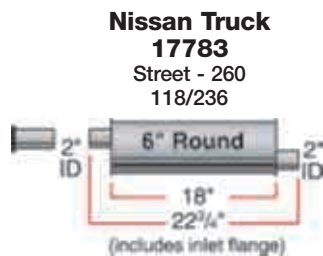

Super Turbo™ Direct-Fit Mufflers

▲ Limited availability.
Bracket locations are indicated with a "B" symbol.
See pages 213-215 for optional spouts.