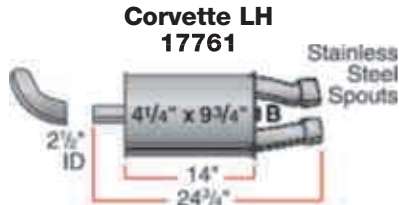

300ZX LH
17726*▲

300ZX RH
17727*▲

Mustang
17735
 Sport - 403
 183/366

Chrysler
17741
 Sport - 282
 128/256

Corvette LH & RH
17757

▲ Limited availability
 * No flow directors
 Bracket locations are indicated with a "B" symbol.

Super Turbo™ Direct-Fit Mufflers

▲ Limited availability.
Bracket locations are indicated with a "B" symbol.
See pages 213-215 for optional spouts.