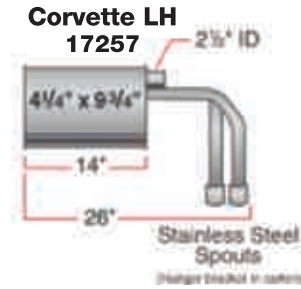

# Ultra Flo™ Polished Direct-Fit Mufflers

Brackets and hangers needed to fit specific applications included. All pipes shown are included in muffler carton. Spouts included on some applications.

**USER NOTE:** Direct-fit mufflers are shown in part number sequence.