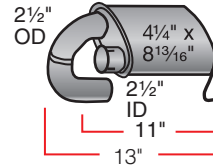

**Corvette LH**  
17565

Bracket locations are indicated with a "B" symbol.