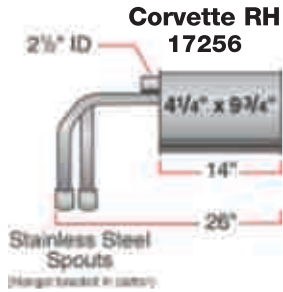

# Ultra Flo™ Polished Direct-Fit Mufflers

Brackets and hangers needed to fit specific applications included. All pipes shown are included in muffler carton. Spouts included on some applications.

**USER NOTE:** Direct-fit mufflers are shown in part number sequence.