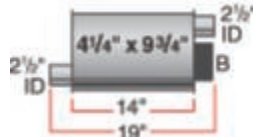

Mustang
17269