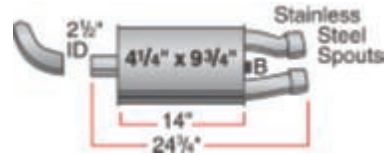

# Ultra Flo™ Polished Direct-Fit Mufflers

**Camaro/Firebird**  
17266  
Street - 573  
260/520

**Mustang**  
17269

**Corvette LH**  
17274

**Corvette RH**  
17275

**Hummer H3**  
17556

**Corvette RH**  
17564

**Corvette LH**  
17565

Bracket locations are indicated with a "B" symbol.