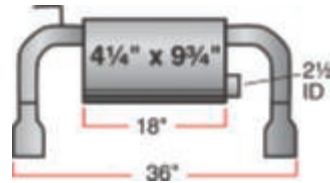

Hummer H3
17556