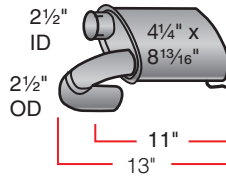

**Corvette LH**  
17565

Bracket locations are indicated with a "B" symbol.