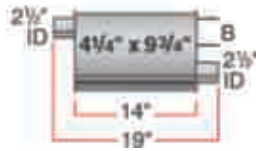

Caprice/Impala SS LH
17259