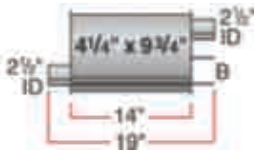

Caprice/Impala SS RH
17258