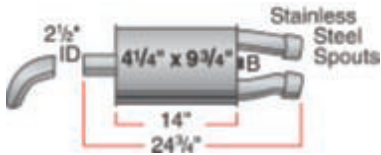

# Ultra Flo™ Polished Direct-Fit Mufflers

**Camaro/Firebird**  
17266  
Street - 573  
260/520

**Mustang**  
17269

**Corvette LH**  
17274

**Corvette RH**  
17275

**Hummer H3**  
17556

**Corvette RH**  
17564

**Corvette LH**  
17565

Bracket locations are indicated with a "B" symbol.