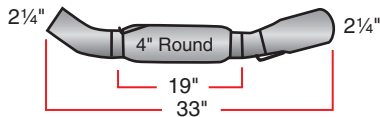

Ultra Flo™ Welded Direct-Fit Mufflers

Mustang GT - LH 17550

Sport - 1000
455 / 910

Mustang GT - RH 17551

Sport - 1000
455 / 910

Mustang GT - LH 17562

Race - 2200+
1000 / 2000

Mustang GT - RH 17563