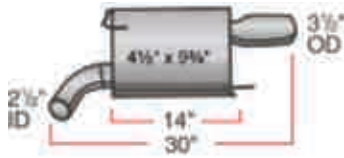

Ultra Flo™ Welded Direct-Fit Mufflers

Mustang GT - LH 17550

Sport - 1000
455 / 910

Mustang GT - RH 17551

Sport - 1000
455 / 910

Mustang GT - LH 17562

Race - 2200+
1000 / 2000

Mustang GT - RH 17563