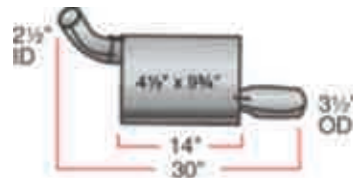

Ultra Flo™ Welded Direct-Fit Mufflers

Mustang GT - LH 17550

Sport - 1000
455 / 910

Mustang GT - RH 17551

Sport - 1000
455 / 910

Mustang GT - LH 17562

Race - 2200+
1000 / 2000

Mustang GT - RH 17563