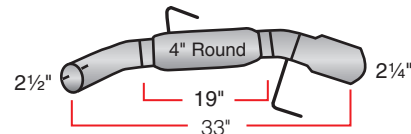

Mustang GT - RH 17563

Race - 2200+
1000 / 2000

UNIVERSAL
MUFFLERS

MUSCLE & SPORT
COMPACT CAR

DIESEL TRUCK
SYSTEMS

GAS TRUCK
SYSTEMS

JEEP SYSTEMS

TECH SPECIFICATIONS
& INTERCHANGES

CUSTOM FABRICATION
& SPECIALTY PARTS

DIRECT FIT MUFFLERS
& SYSTEM DIAGRAMS