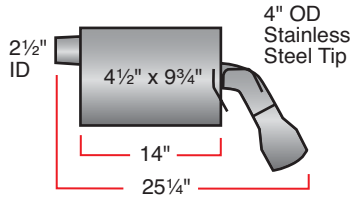

DynoMax **V**™ Direct-Fit Mufflers

Camaro - RH
53780

Street - 750
341 / 682

Camaro - LH
53781

Street - 750
341 / 682

Mustang
53809

Street - 750
341 / 682

Mustang
53810