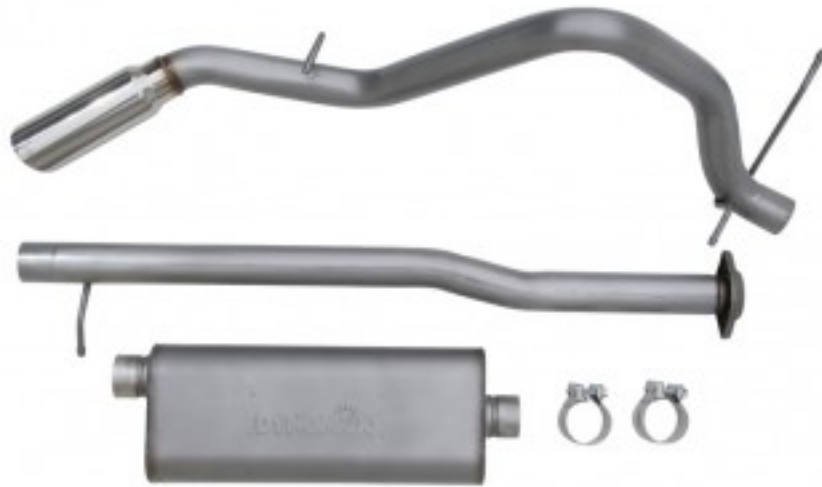

Thank You for your interest in Dynamax® Performance Exhaust!

Below you'll find Exhaust System Information for your:

2008-2007 Chevrolet Silverado 1500 4.8 Liter V8 - 143.5" Wheelbase, Single Exhaust; 2008-2007 Chevrolet Silverado 1500 5.3 Liter V8 - 143.5" Wheelbase, Single Exhaust; 2008-2007 GMC Sierra 1500 4.8 Liter V8 - 143.5" Wheelbase, Single Exhaust; 2008-2007 GMC Sierra 1500 5.3 Liter V8 - 143.5" Wheelbase, Single Exhaust

APPLICATIONS	PART NUMBER	DESCRIPTION	EXIT LOCATION
2008-2007 Chevrolet Silverado 1500 4.8 Liter V8 - 143.5" Wheelbase, Single Exhaust; 2008-2007 Chevrolet Silverado 1500 5.3 Liter V8 - 143.5" Wheelbase, Single Exhaust; 2008-2007 GMC Sierra 1500 4.8 Liter V8 - 143.5" Wheelbase, Single Exhaust; 2008-2007 GMC Sierra 1500 5.3 Liter V8 - 143.5" Wheelbase, Single Exhaust	39454	Single - 3" Cat-Back System - Ultra Flo™ Welded Muffler	1